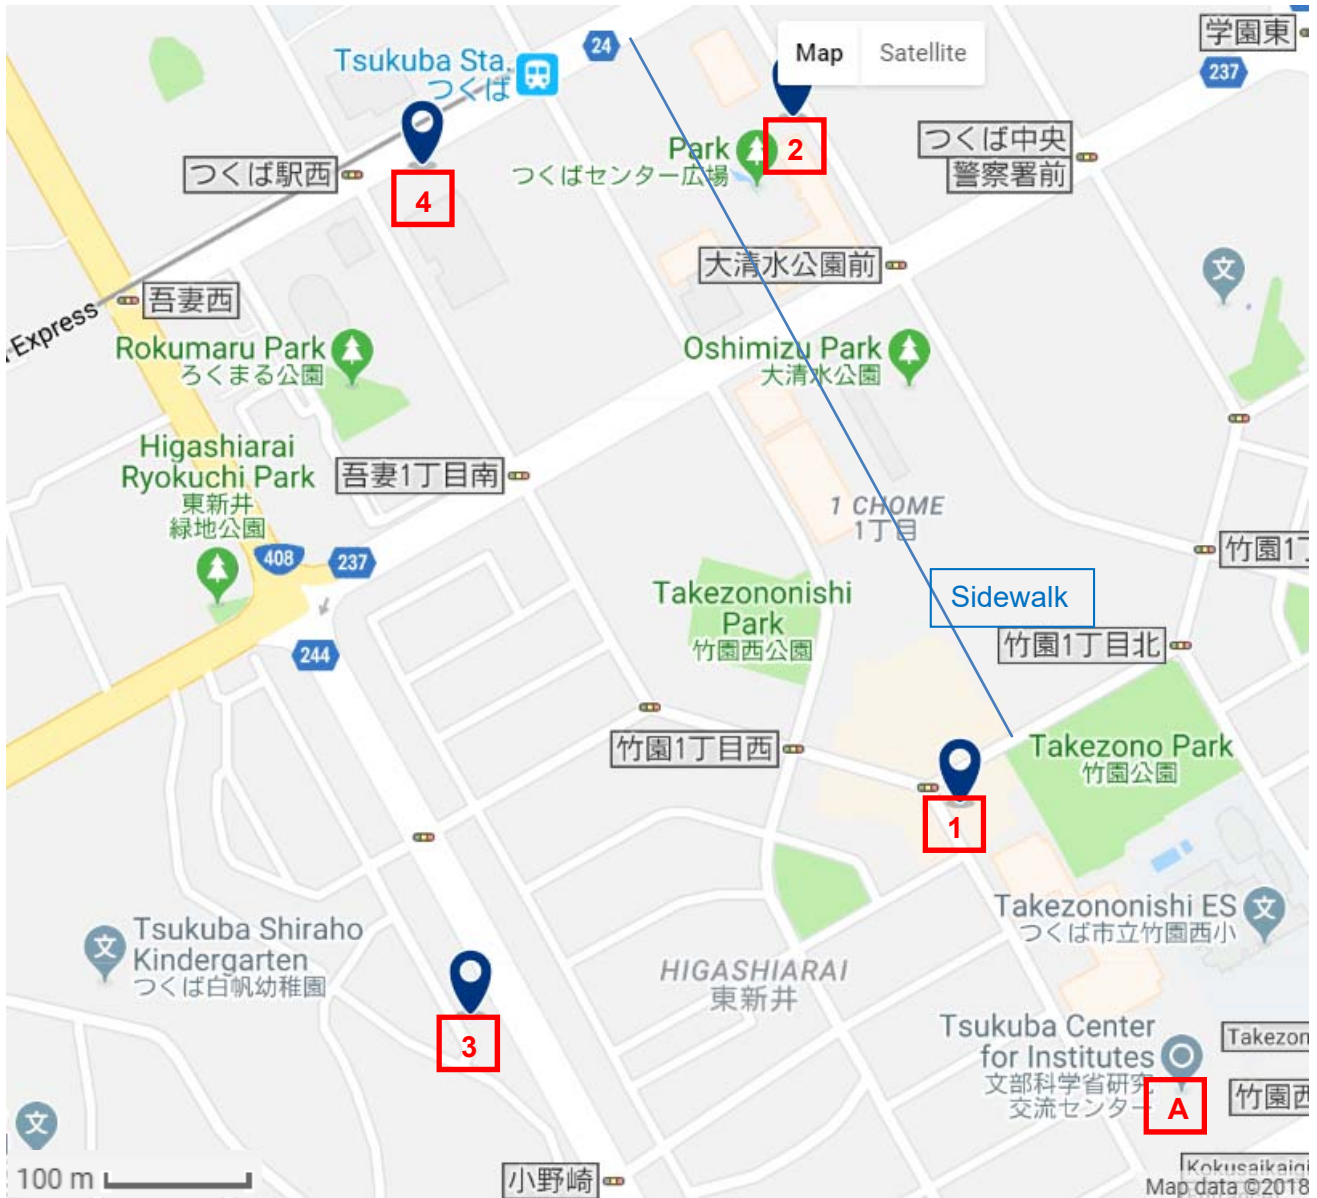

Map of the venue and hotels

A. Tsukuba Center for Institutes (11/19-21)

1. Okura Frontier Hotel Tsukuba Epochal

2. Okura Frontier Hotel Tsukuba

3. Hotel Tsukuba Hills Gakuen-odori

4. Daiwa Roynet Hotel Tsukuba

2min walk

8min walk

5min walk

8min walk